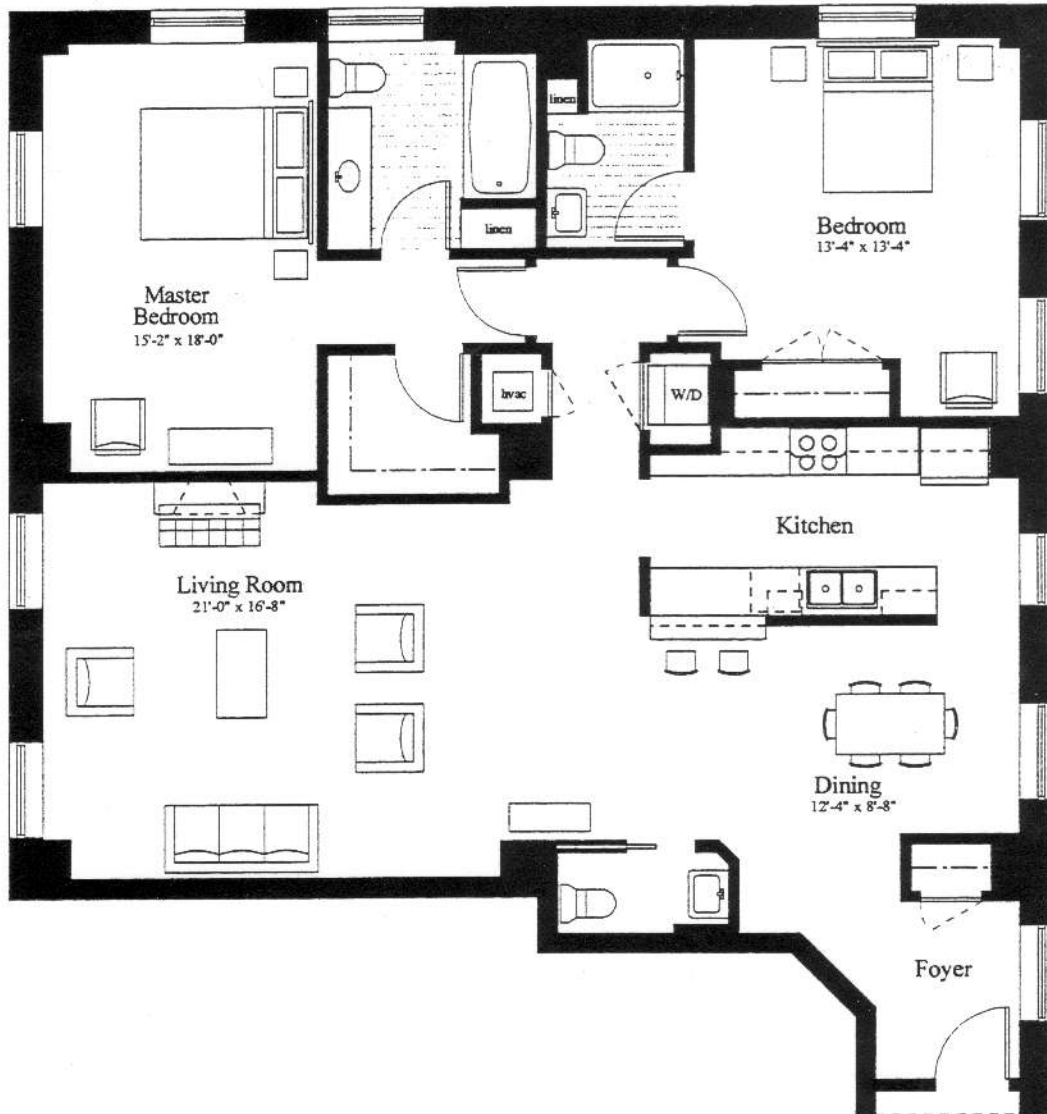

THE LORRAINE

Condominium Homes

"The Sinatra" 1,709 Square Feet

The "Chairman of the Board" and "Rat Packer" Frank Sinatra snuck into Hotel Loraine while on a junket in the midwest...

West Washington Ave.

UNIT 808,908
Bedrooms - 2
Bathrooms - 2 1/2